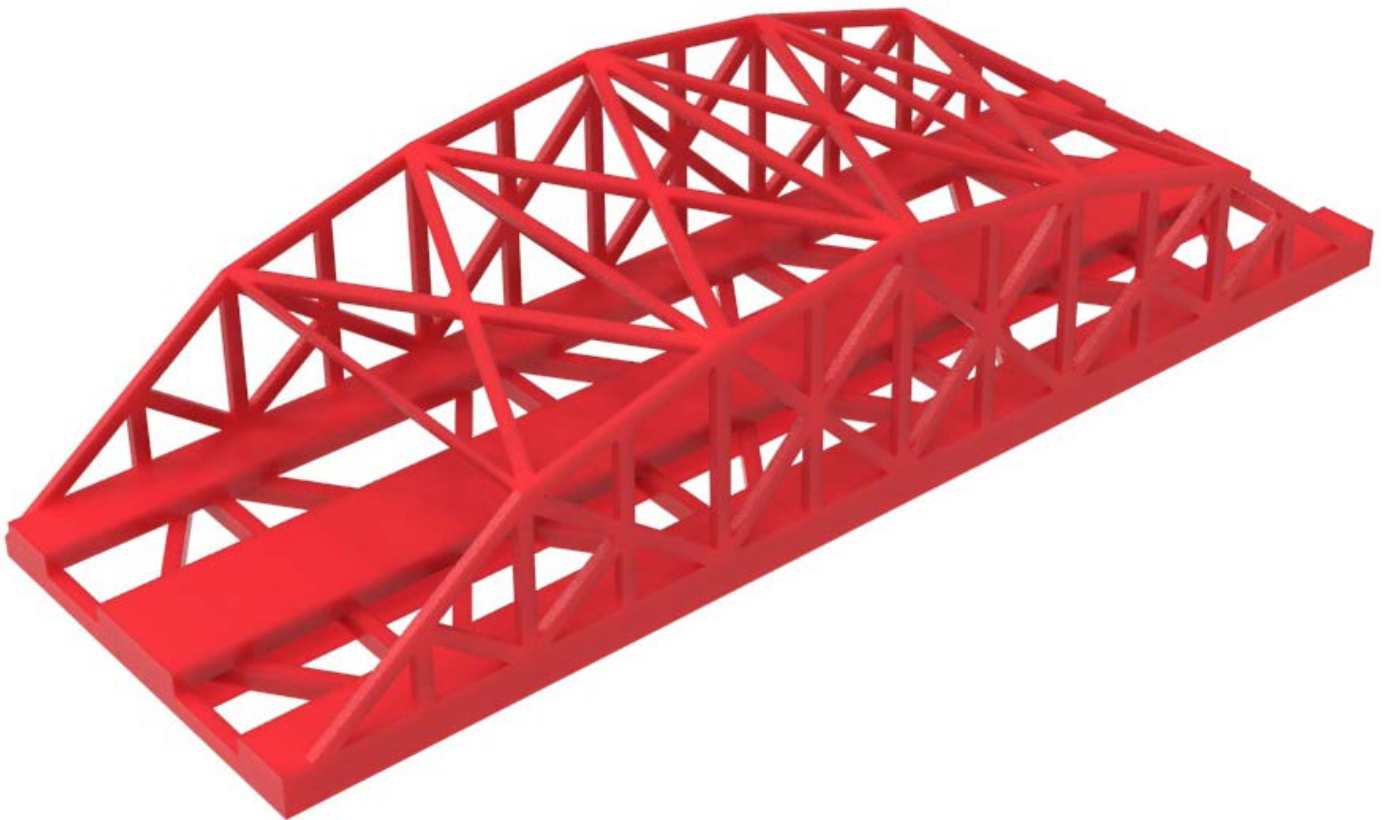

Arc Truss Bridge

Easy

Design by Mariana Kopecká

www.3dsimo.com

Colors