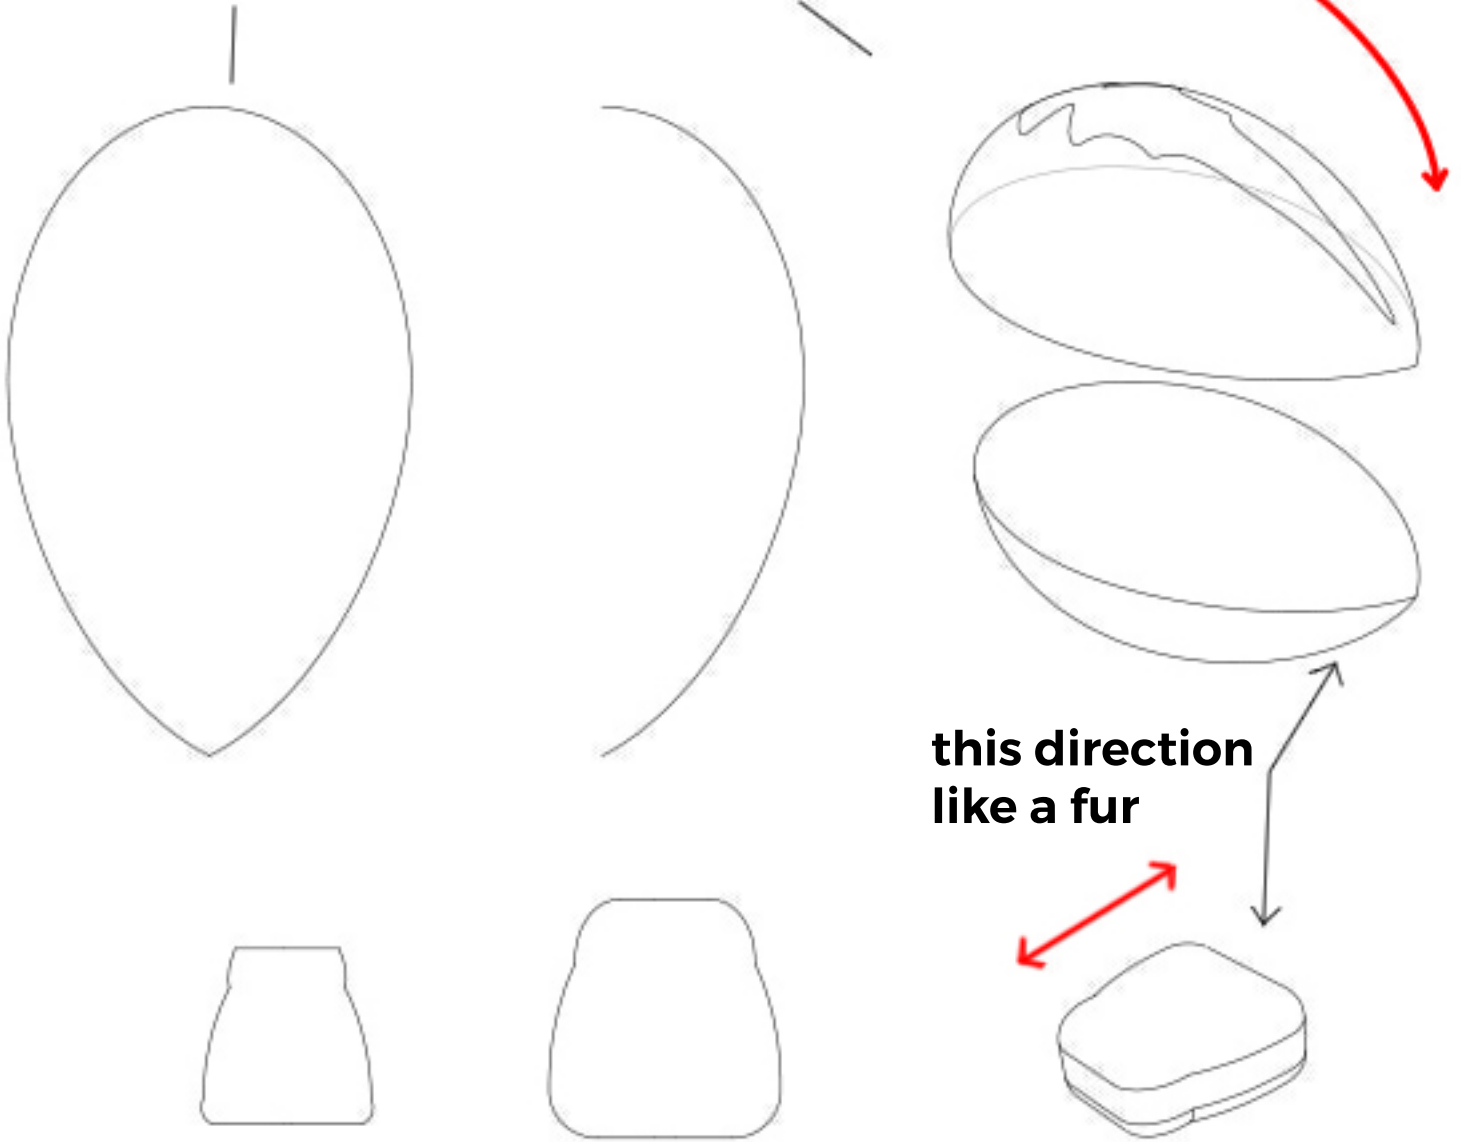

Spider

Design by Michal Perinka

www.3dsimo.com

Colors

basic shape, then make volume

body- fill platform 1 (2x)
to the middle part

legs- 8x

Colors

- 1. connect black parts**
- 2. create red shape**

- 1. make 4 blue eyes**
- 2. join body parts**