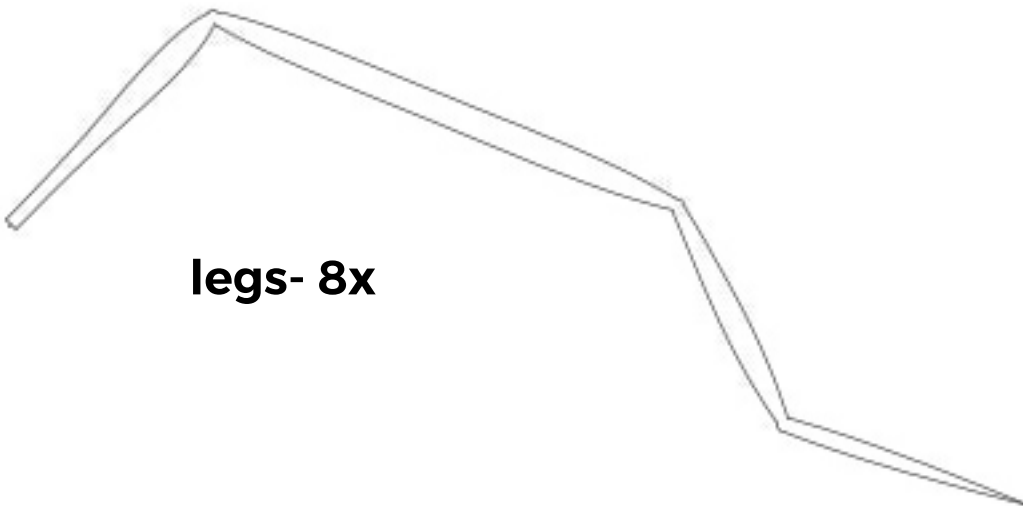

Spider

Design by Michal Perinka

www.3dsimo.com

Colors

basic shape, then make volume

body- fill platform 1 (2x)
to the middle part

legs- 8x

Colors

- 1. connect black parts**
- 2. create red shape**

- 1. make 4 blue eyes**
- 2. join body parts**