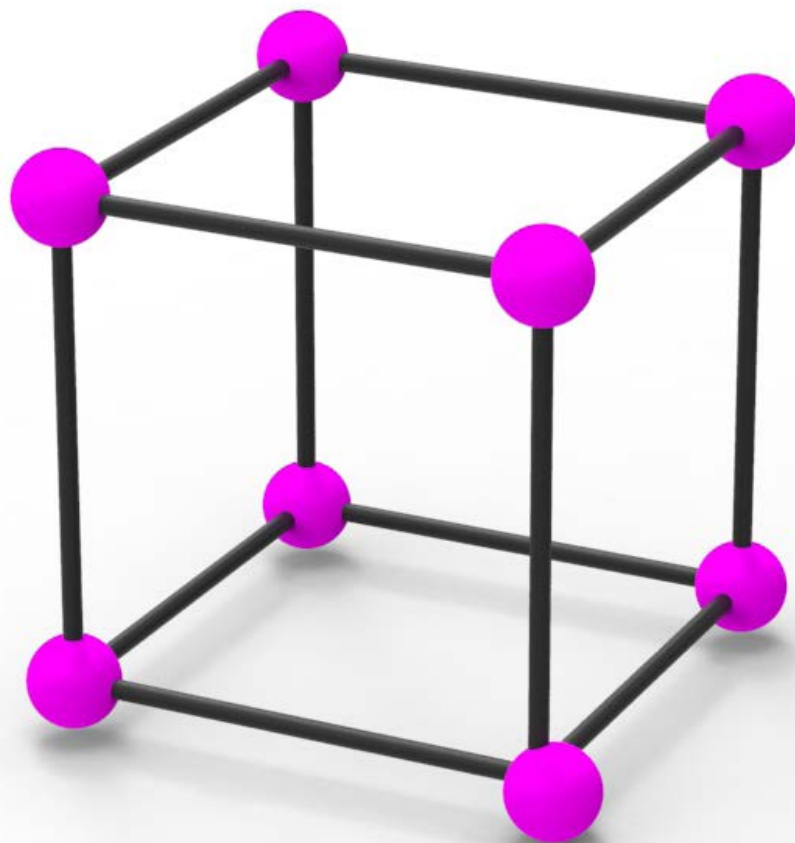

Crystal Lattice Simple Cubic

Easy

Design by Mariana Kopecká

www.3dsimo.com

Colors