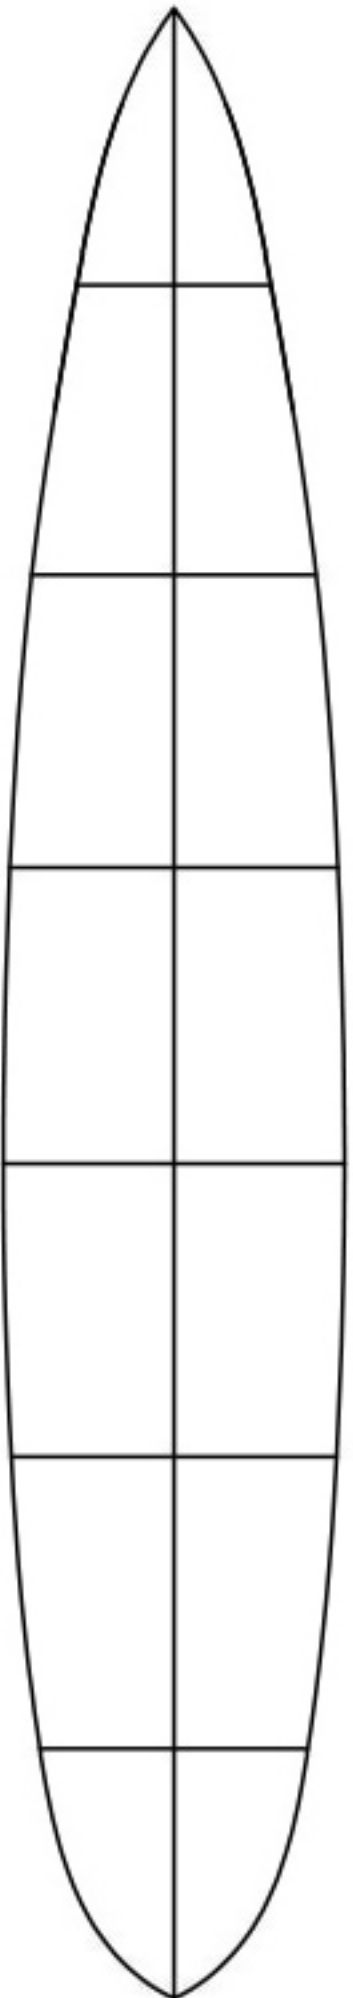

# Graff Zeppelin

Intermediate

Design by Michal Perinka

[www.3dsimo.com](http://www.3dsimo.com)

(BLACK OR GREY)

10x lines

Colors

cabin

Colors

1 3 4 6 5 2

scheme

pedestal (WHITE OR LIGHT GREY)