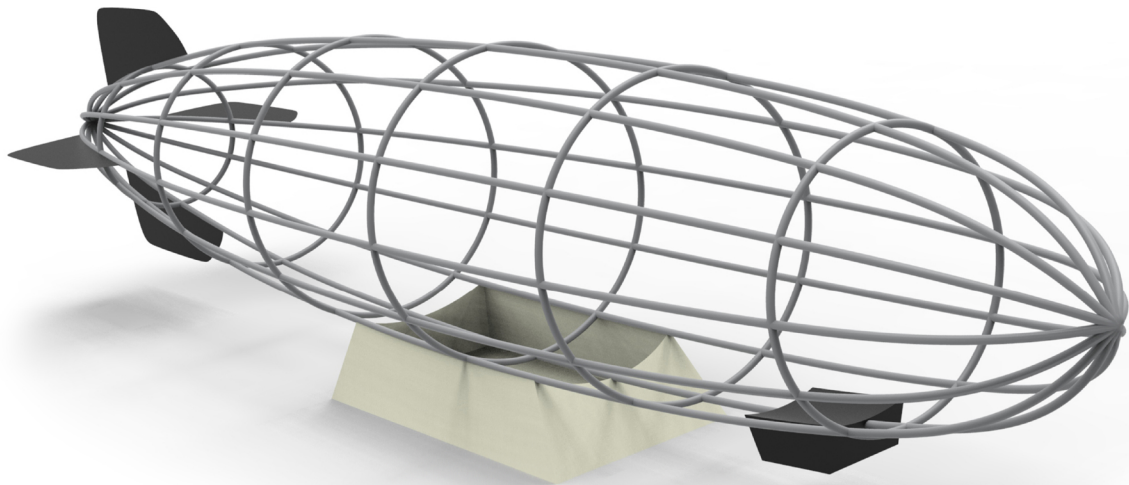

# Graff Zeppelin

Intermediate

Design by Michal Perinka

[www.3dsimo.com](http://www.3dsimo.com)

(BLACK OR GREY)

10x lines

Colors

cabin

Colors

1 3 4 6 5 2

scheme

pedestal (WHITE OR LIGHT GREY)