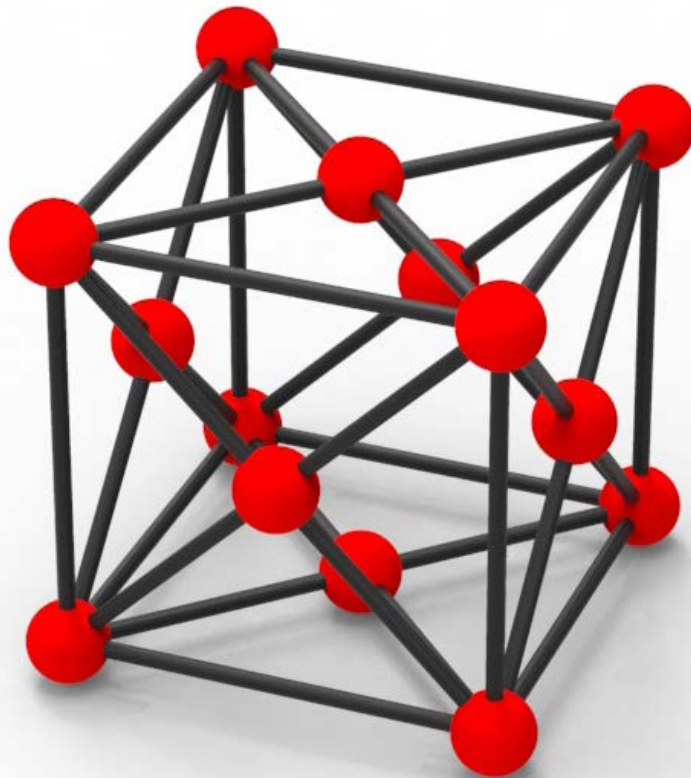

# Crystal Lattice Face-centered Cubic

Easy

Design by Mariana Kopecká

[www.3dsimo.com](http://www.3dsimo.com)

Colors