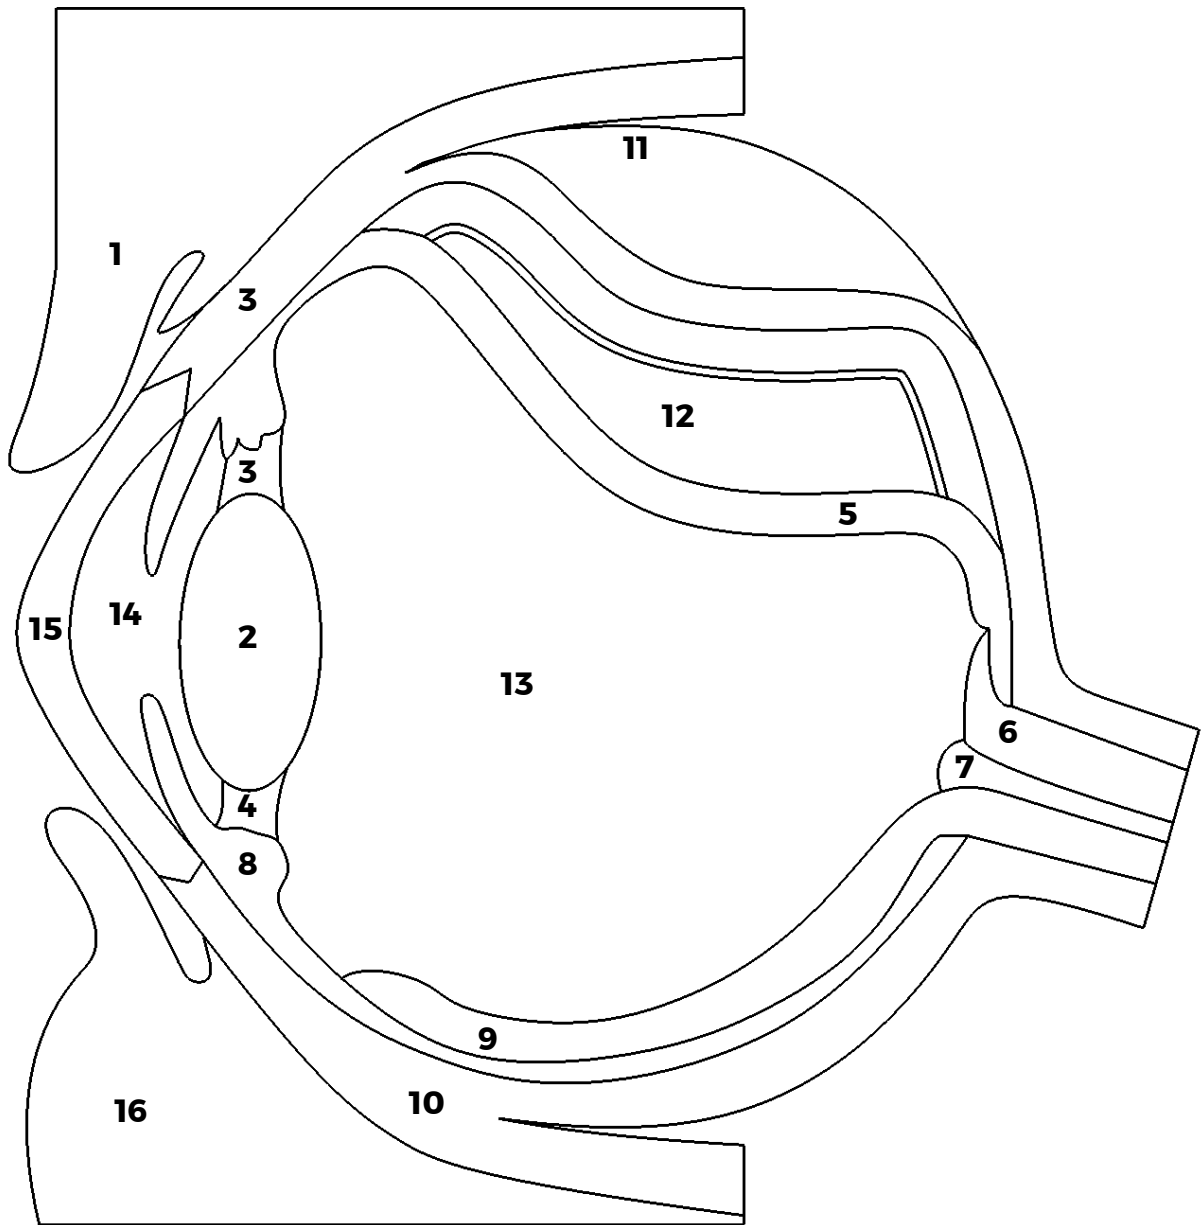

# Eye Model Puzzle

Intermediate

Design by Mariana Kopecká

[www.3dsimo.com](http://www.3dsimo.com)

Colors

3D drawing tool

Draw all the parts with a 3D drawing tool. Use different material colors .

Game Rules: You fold all parts of the model together and describe it.