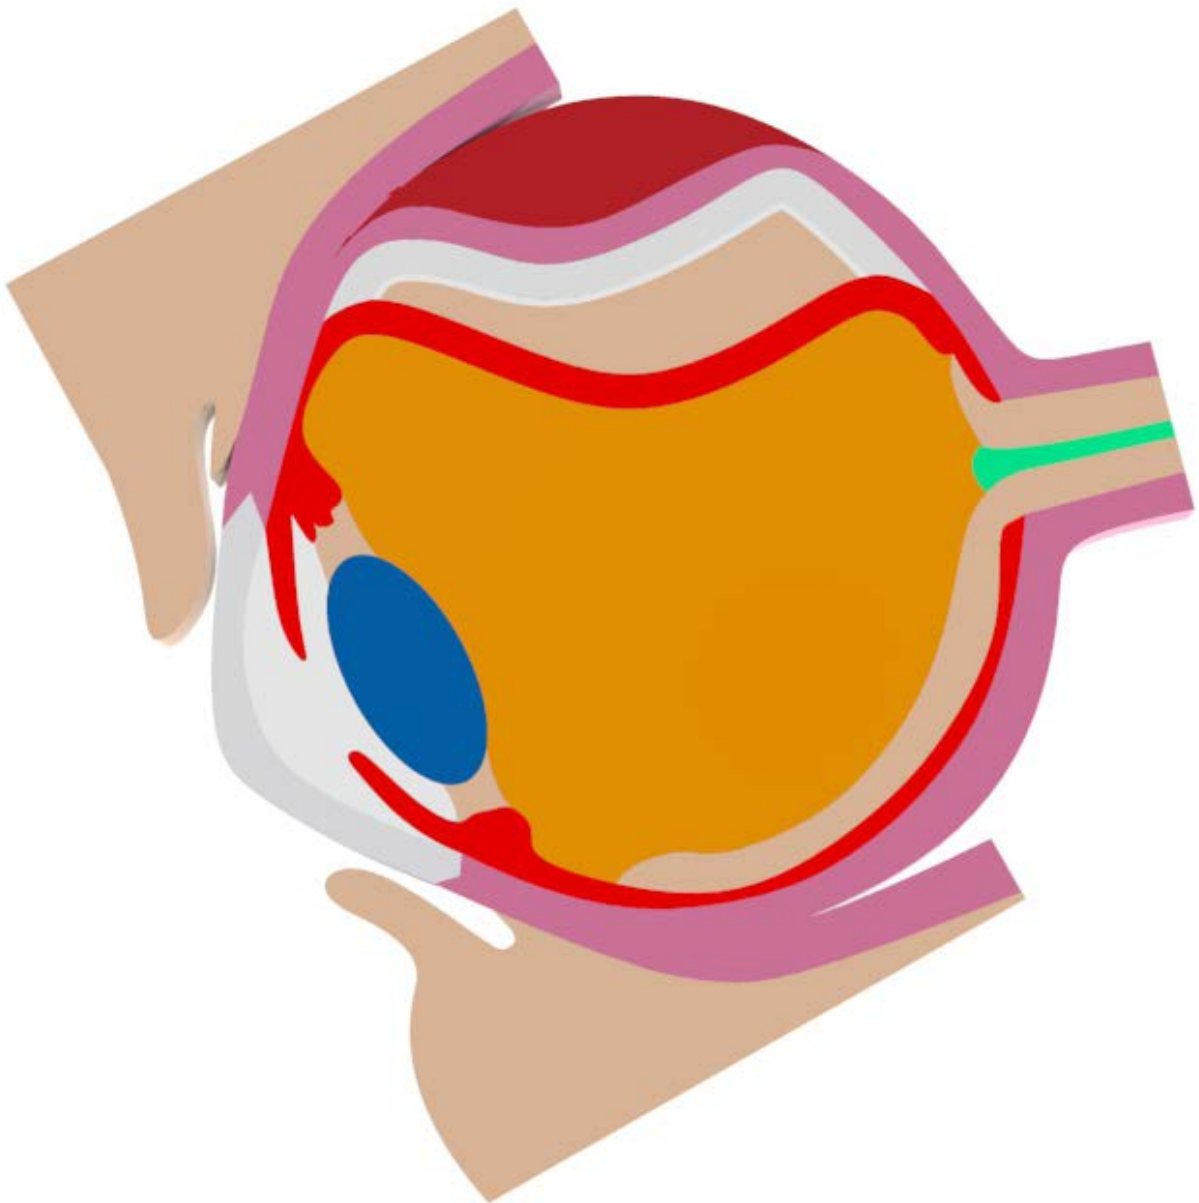

# Eye Model Puzzle

Intermediate

Design by Mariana Kopecká

[www.3dsimo.com](http://www.3dsimo.com)

Colors

3D drawing tool

Draw all the parts with a 3D drawing tool. Use different material colors .

Game Rules: You fold all parts of the model together and describe it.