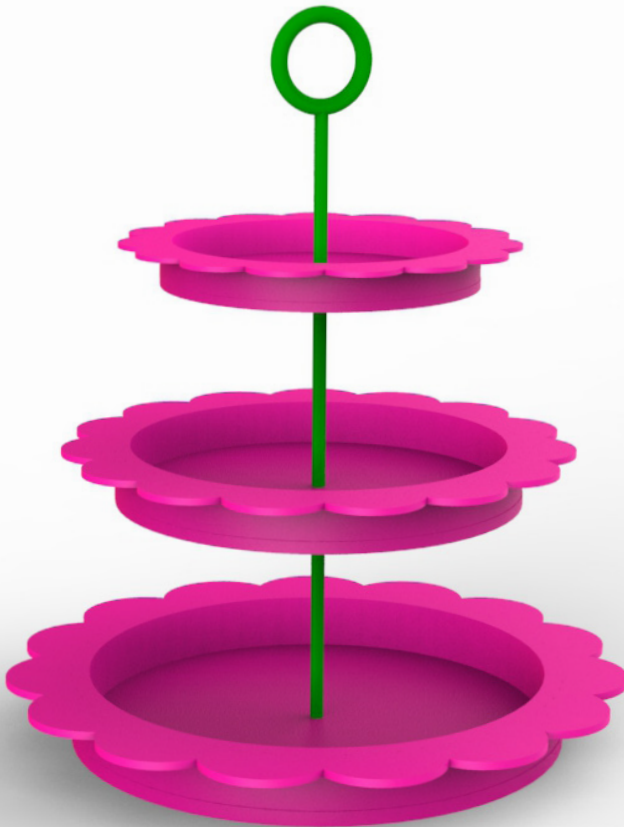

Bowl for Candy

Advanced

Design by Mariana Kopecká

Colors